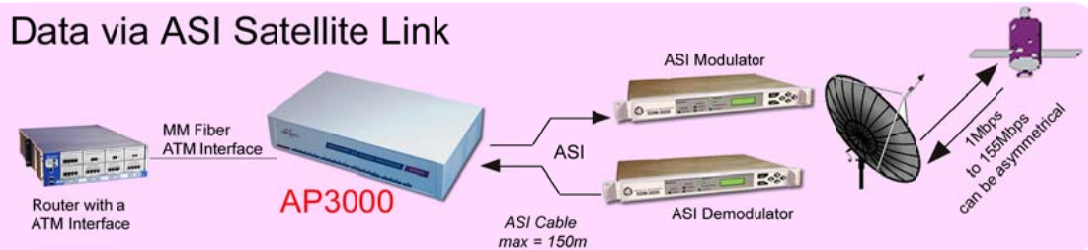

Metrodata Satellite Solutions

Leased line backhaul for asymmetric router links

Asymmetric backhaul via fiber

Point-to-point Ethernet Links

HSSI Satellite Modem

Serial Satellite Modem

BNC Satellite Modem

Data via ASI Satellite Link

Extended on-site connections for HSSI router to Sat Modem

90Mbps data on your HSSI Satellite Link