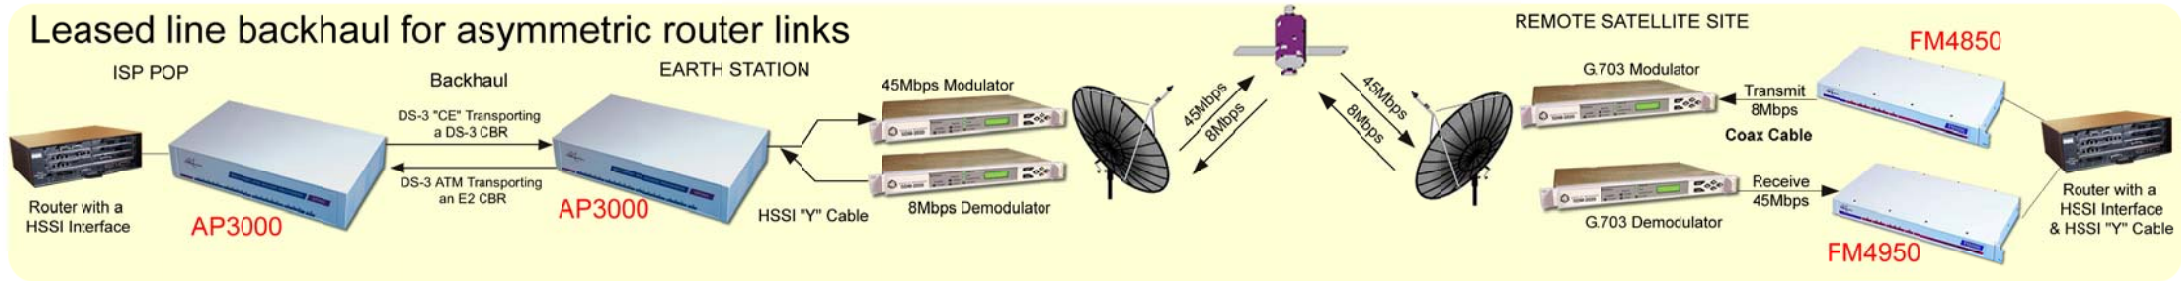

Metrodata Satellite Solutions

Leased line backhaul for asymmetric router links

Asymmetric backhaul via fiber

Point-to-point Ethernet Links

HSSI Satellite Modem

Serial Satellite Modem

BNC Satellite Modem

Data via ASI Satellite Link

Extended on-site connections for HSSI router to Sat Modem

90Mbps data on your HSSI Satellite Link