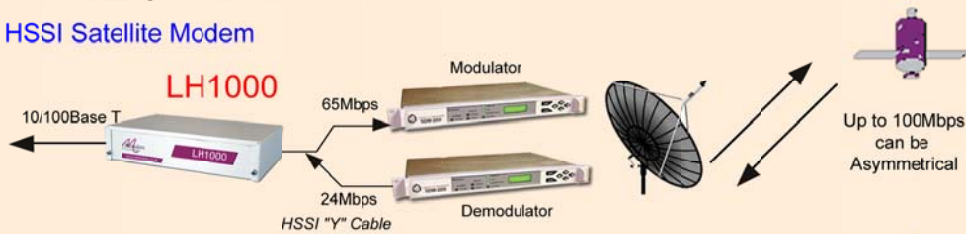

Metrodata Satellite Solutions

Leased line backhaul for asymmetric router links

Asymmetric backhaul via fiber

Point-to-point Ethernet Links

HSSI Satellite Modem

Serial Satellite Modem

BNC Satellite Modem

Data via ASI Satellite Link

Extended on-site connections for HSSI router to Sat Modem

90Mbps data on your HSSI Satellite Link