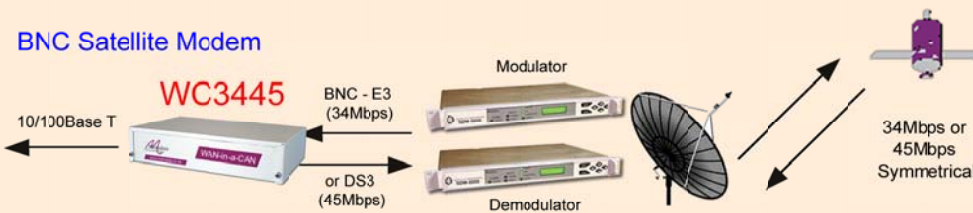

Metrodata Satellite Solutions

Leased line backhaul for asymmetric router links

Asymmetric backhaul via fiber

Point-to-point Ethernet Links

HSSI Satellite Modem

Serial Satellite Modem

BNC Satellite Modem

Data via ASI Satellite Link

Extended on-site connections for HSSI router to Sat Modem

90Mbps data on your HSSI Satellite Link